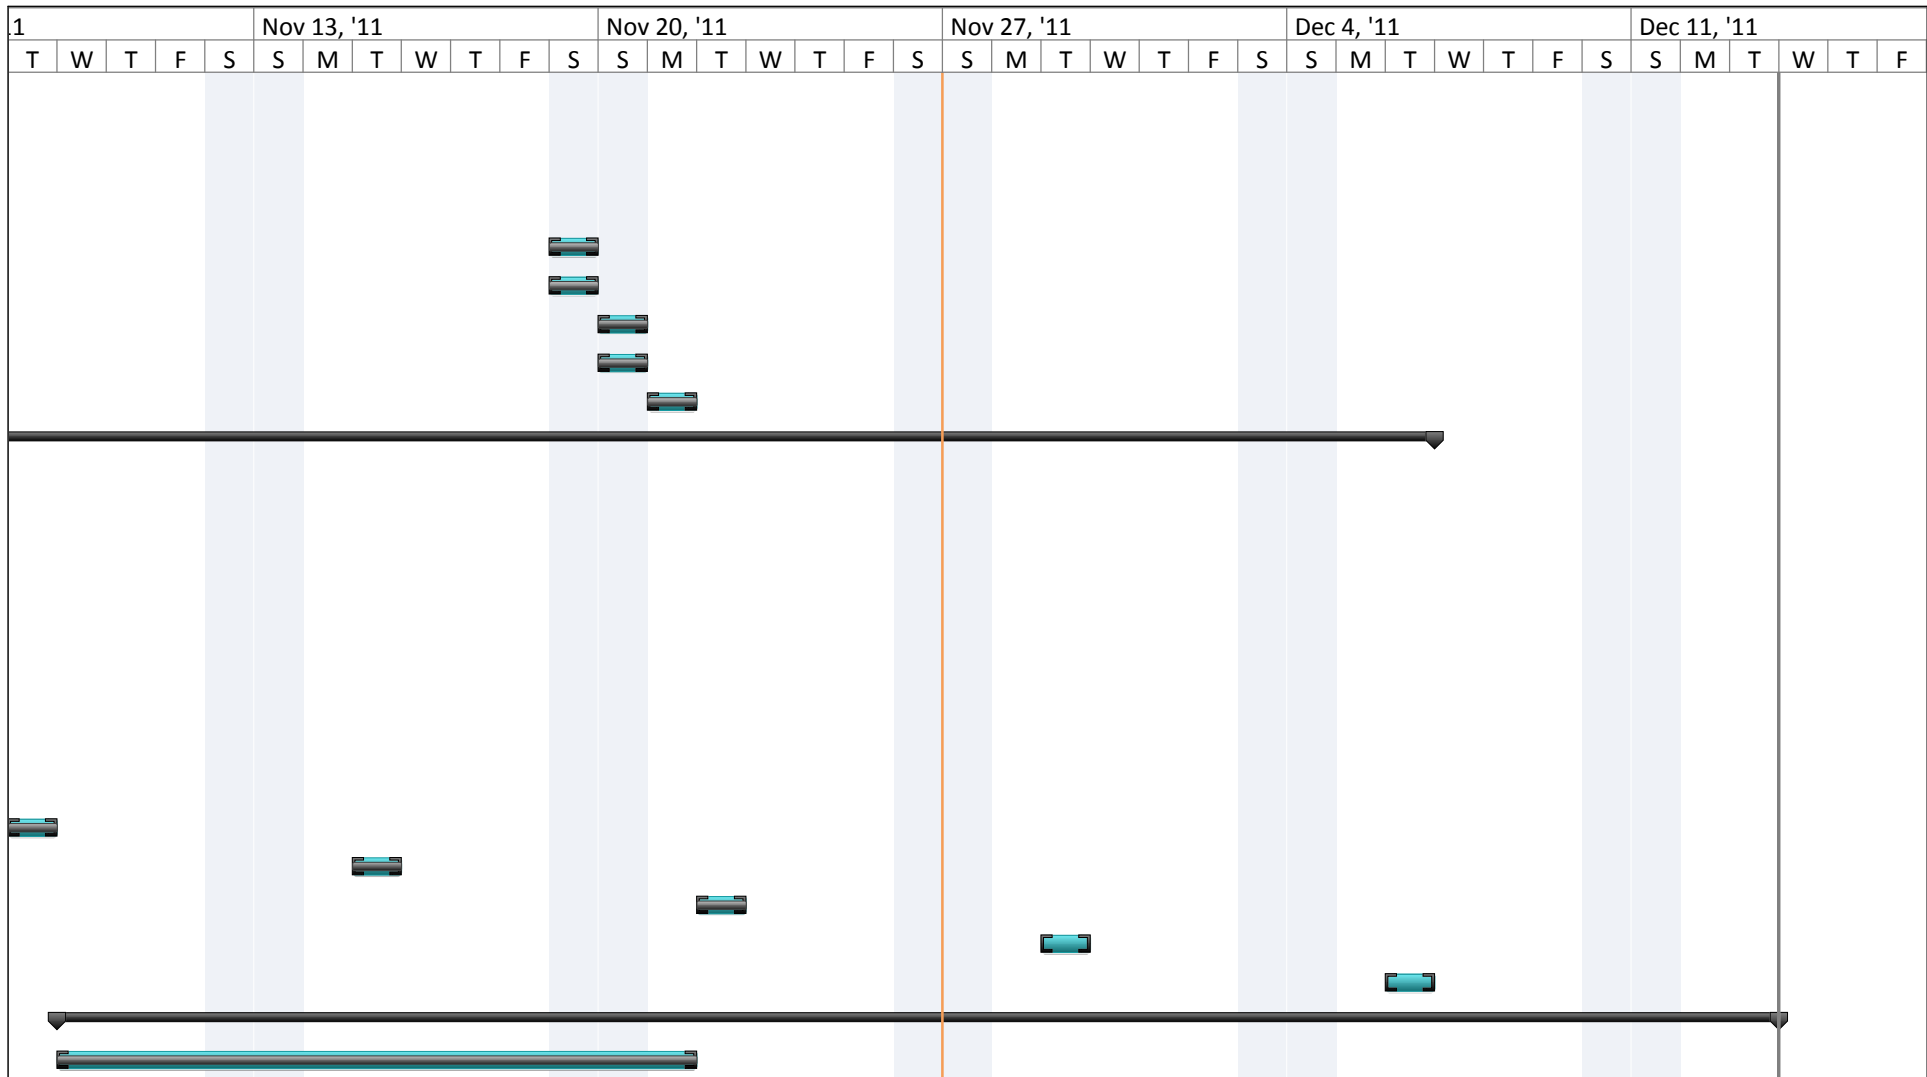

Project: ACS560 Schedule (v2) Date: Sun 11/27/11	Task		External Milestone		Manual Summary Rollup	
	Split		Inactive Task		Manual Summary	
	Milestone		Inactive Milestone		Start-only	
	Summary		Inactive Summary		Finish-only	
	Project Summary		Manual Task		Deadline	
	External Tasks		Duration-only		Progress	

		Oct 2, '11							Oct 9, '11							Oct 16, '11							Oct 23, '11							Oct 30, '11							Nov 6, '11		
F	S	S	M	T	W	T	F	S	S	M	T	W	T	F	S	S	M	T	W	T	F	S	S	M	T	W	T	F	S	S	M	T	W	T	F	S	S	M	S

Project: ACS560 Schedule (v2) Date: Sun 11/27/11	Task		External Milestone		Manual Summary Rollup	
	Split		Inactive Task		Manual Summary	
	Milestone		Inactive Milestone		Start-only	
	Summary		Inactive Summary		Finish-only	
	Project Summary		Manual Task		Deadline	
	External Tasks		Duration-only		Progress	