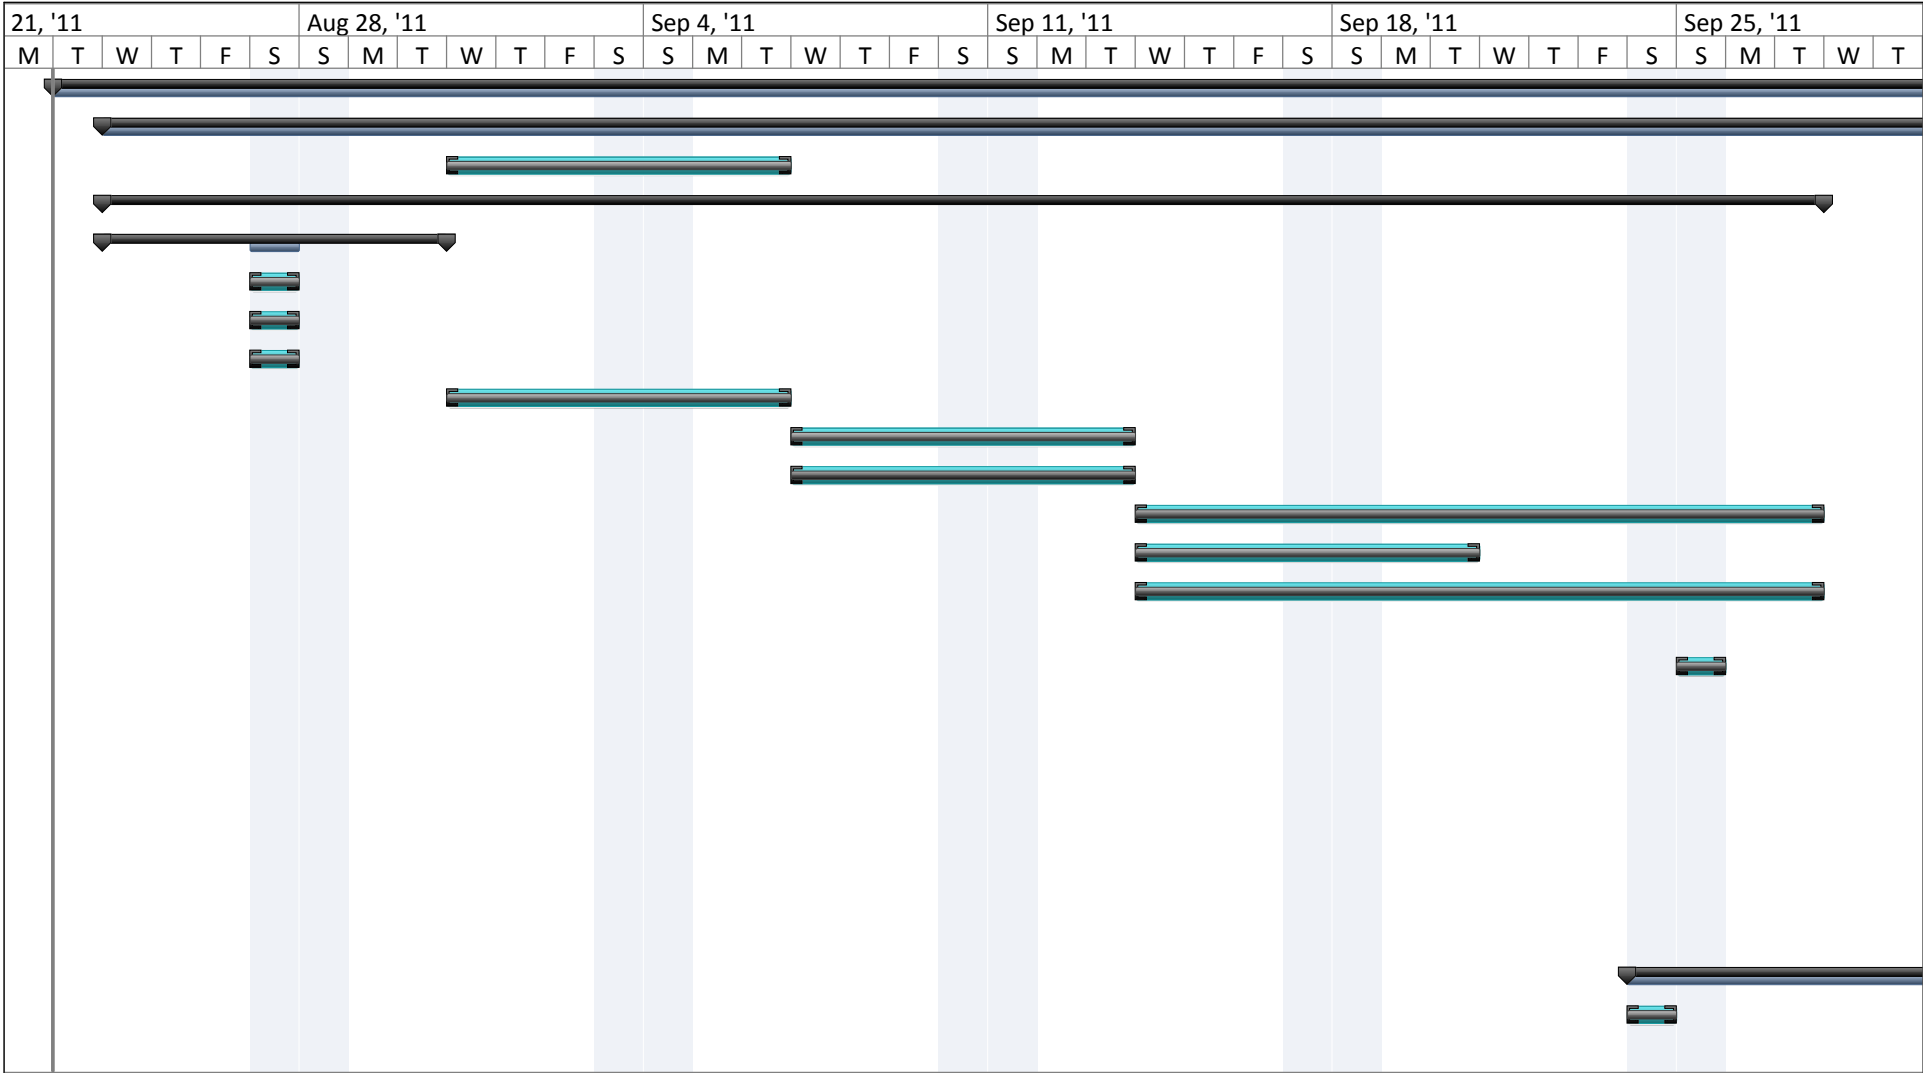

Project: ACS560 Schedule (v2)
Date: Sun 11/27/11

Task		External Milestone		Manual Summary Rollup	
Split		Inactive Task		Manual Summary	
Milestone		Inactive Milestone		Start-only	
Summary		Inactive Summary		Finish-only	
Project Summary		Manual Task		Deadline	
External Tasks		Duration-only		Progress