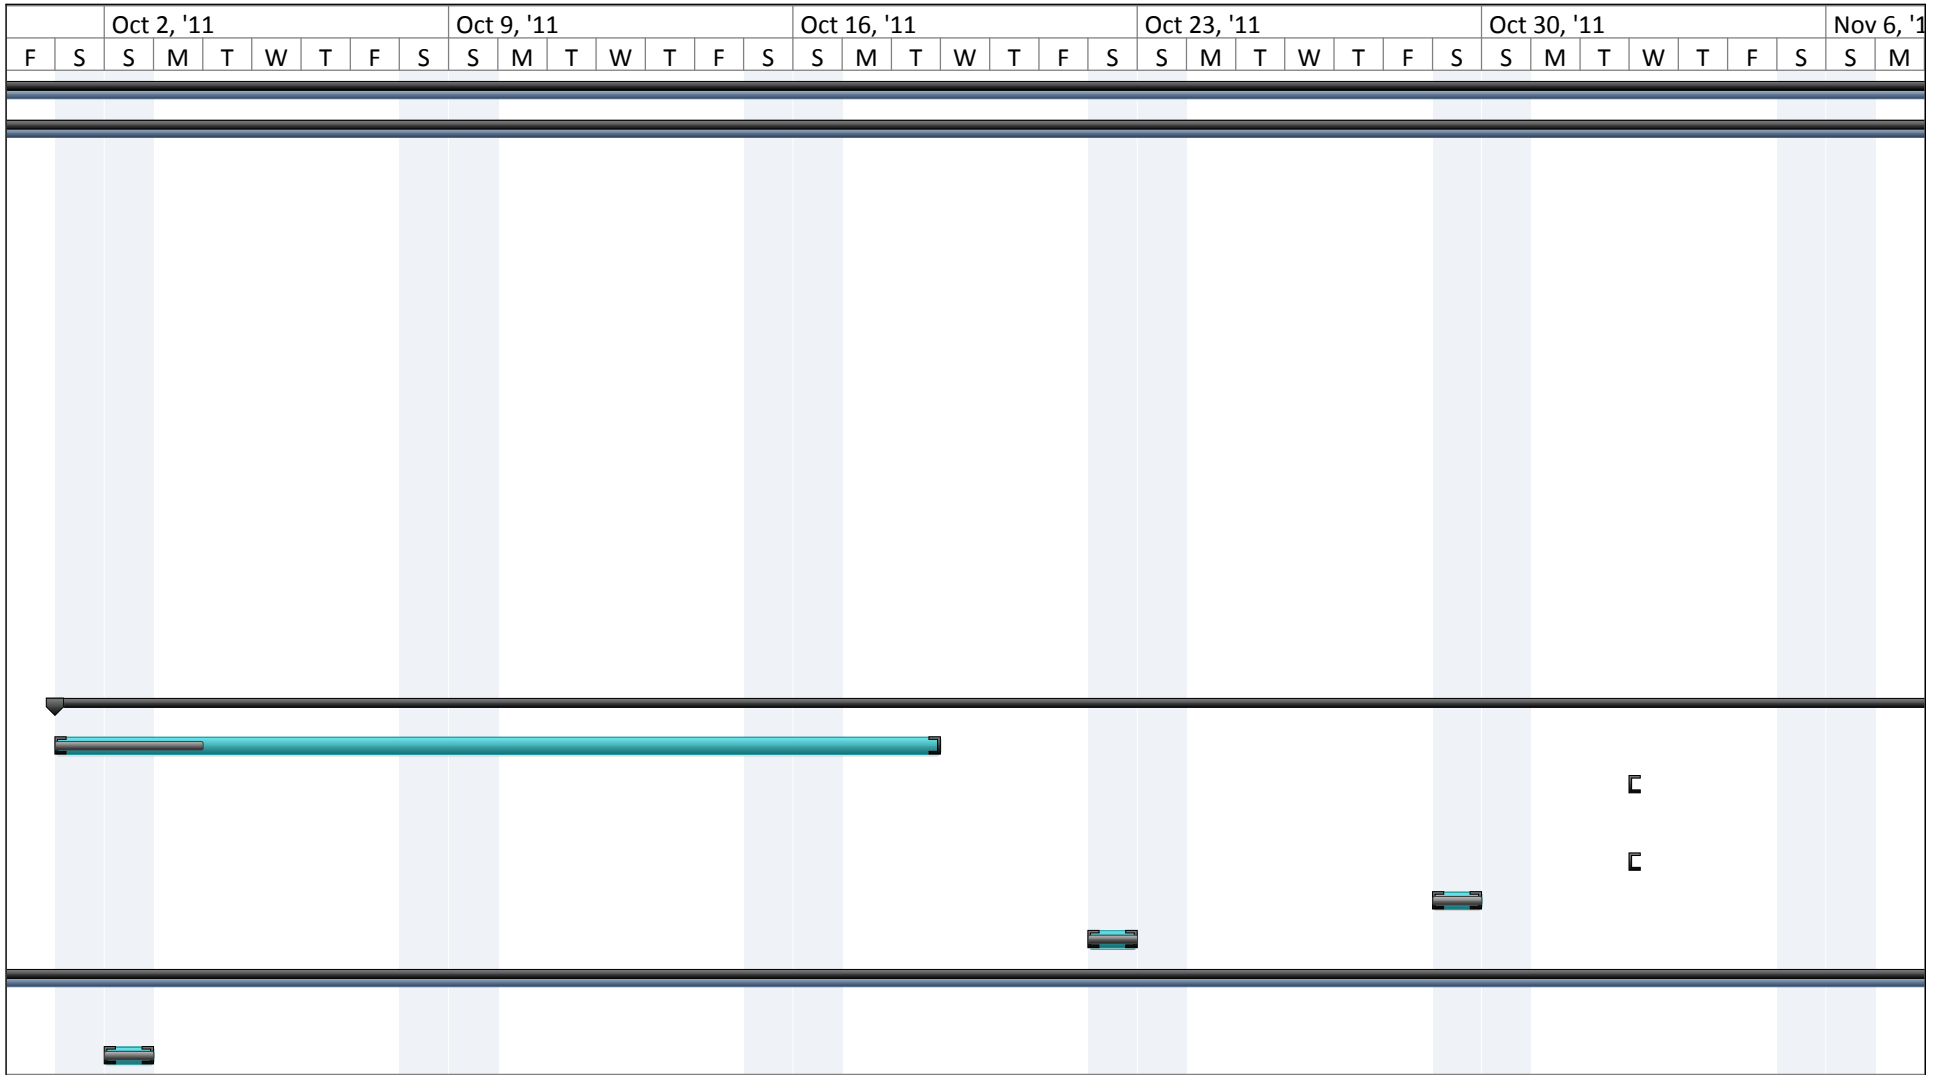

Project: ACS560 Schedule (v2) Date: Sun 11/27/11	Task		External Milestone		Manual Summary Rollup	
	Split		Inactive Task		Manual Summary	
	Milestone		Inactive Milestone		Start-only	
	Summary		Inactive Summary		Finish-only	
	Project Summary		Manual Task		Deadline	
External Tasks		Duration-only		Progress