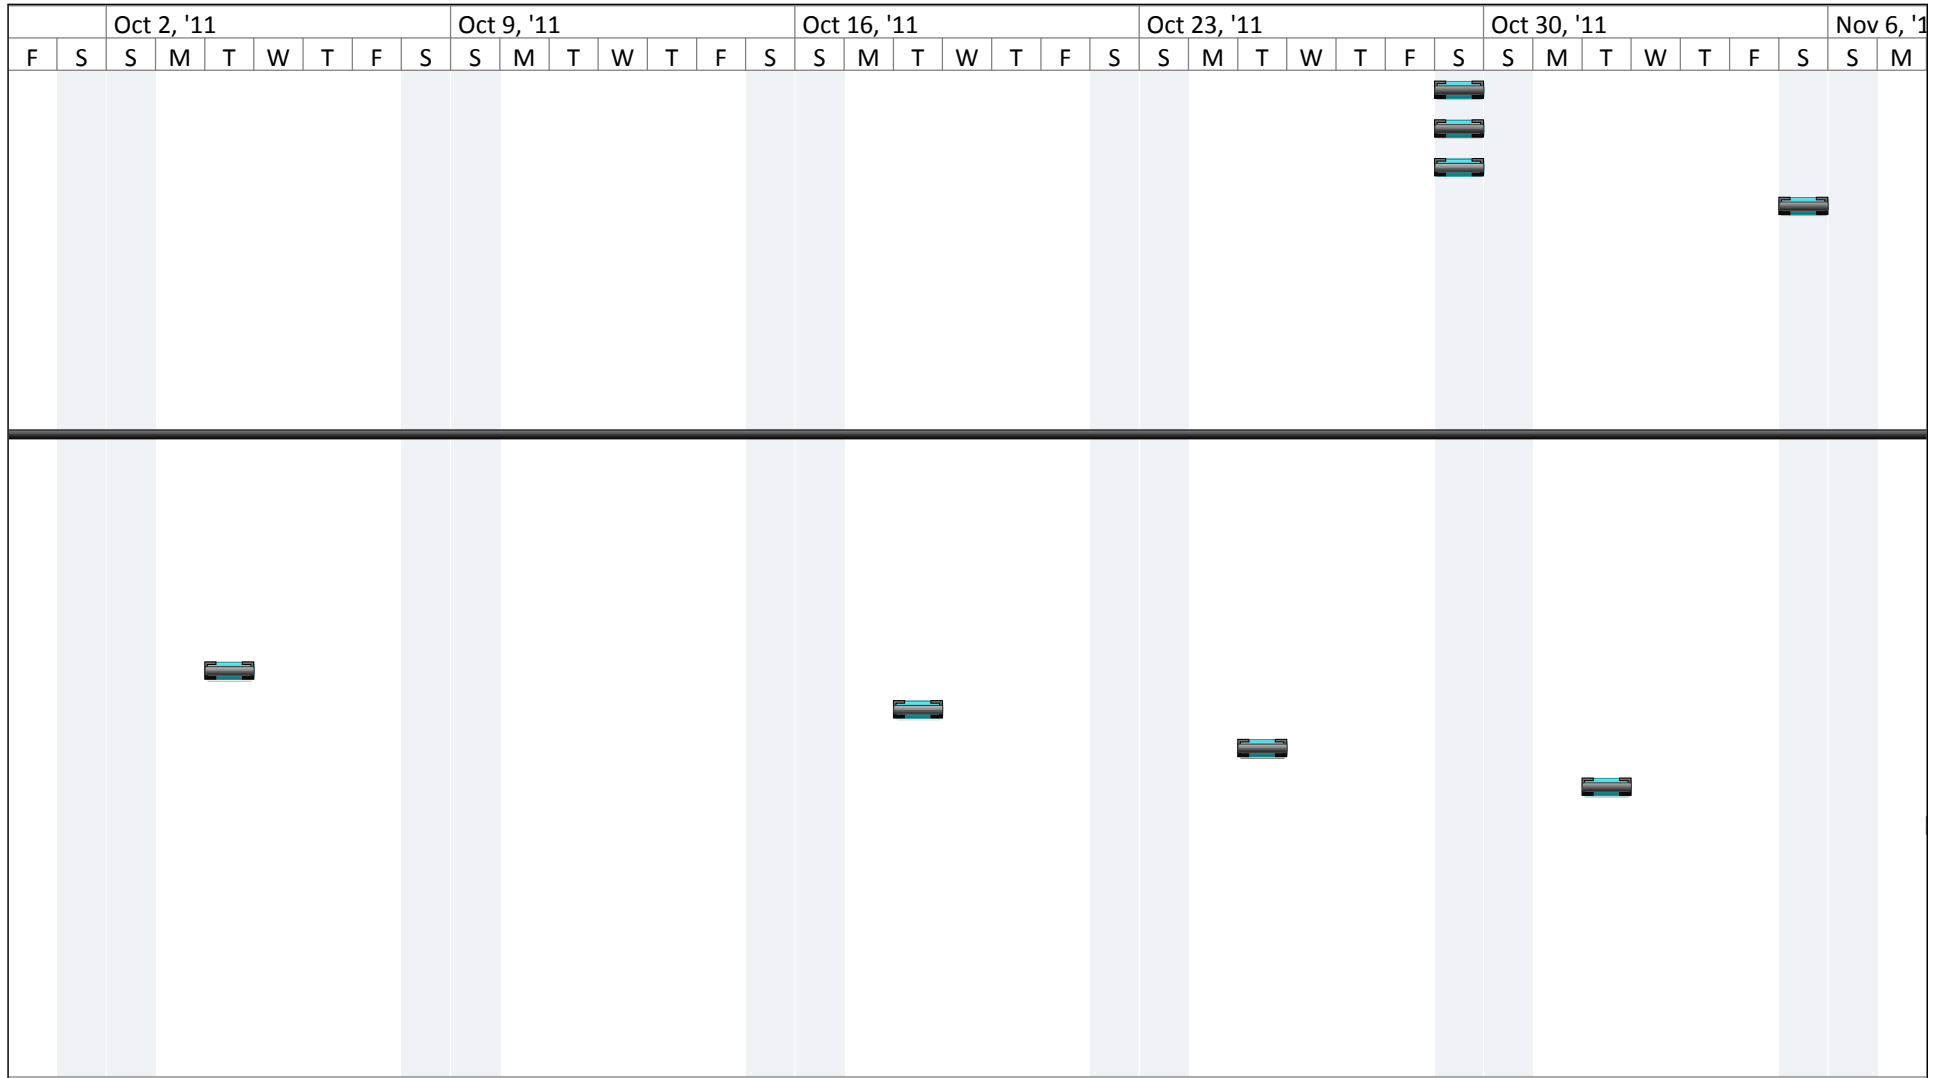

Project: ACS560 Schedule (v2) Date: Sun 11/27/11	Task		External Milestone		Manual Summary Rollup	
	Split		Inactive Task		Manual Summary	
	Milestone		Inactive Milestone		Start-only	
	Summary		Inactive Summary		Finish-only	
	Project Summary		Manual Task		Deadline	
	External Tasks		Duration-only		Progress