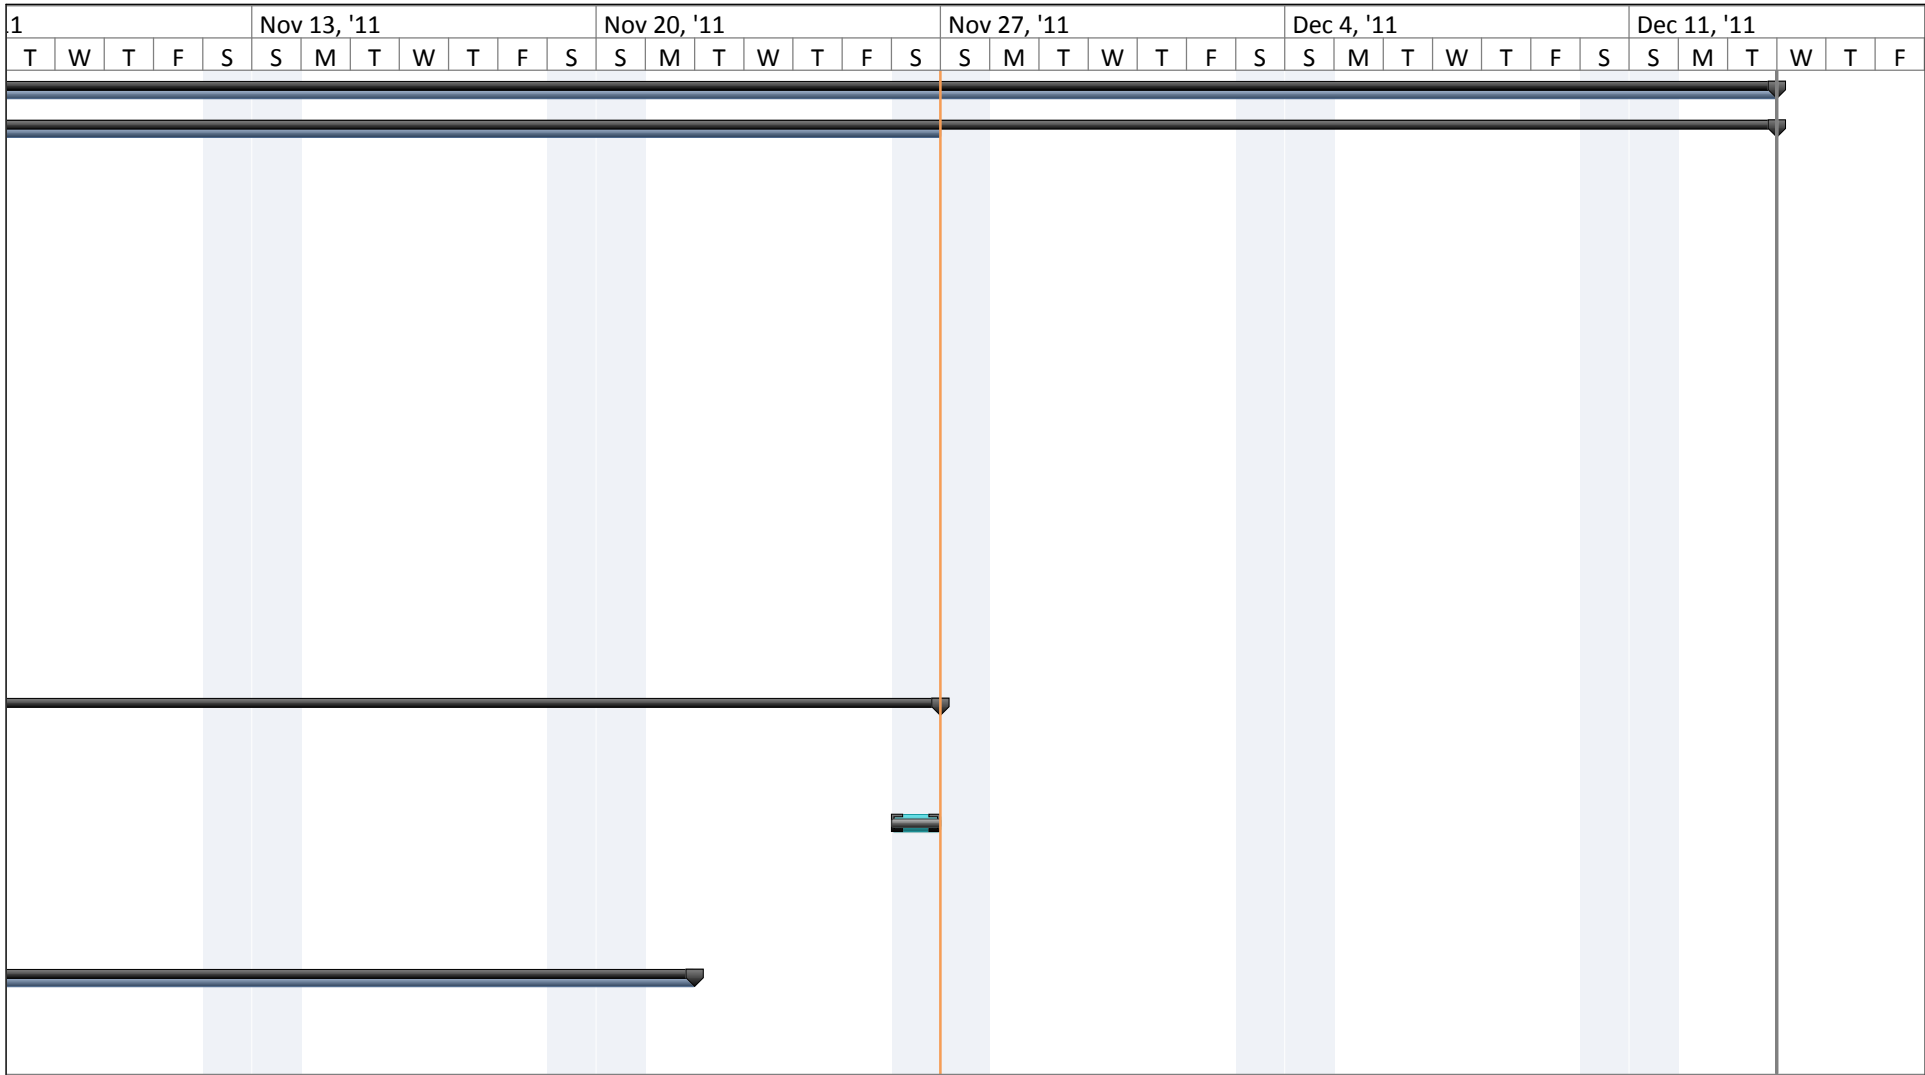

Project: ACS560 Schedule (v2)
Date: Sun 11/27/11

Task		External Milestone		Manual Summary Rollup	
Split		Inactive Task		Manual Summary	
Milestone		Inactive Milestone		Start-only	
Summary		Inactive Summary		Finish-only	
Project Summary		Manual Task		Deadline	
External Tasks		Duration-only		Progress