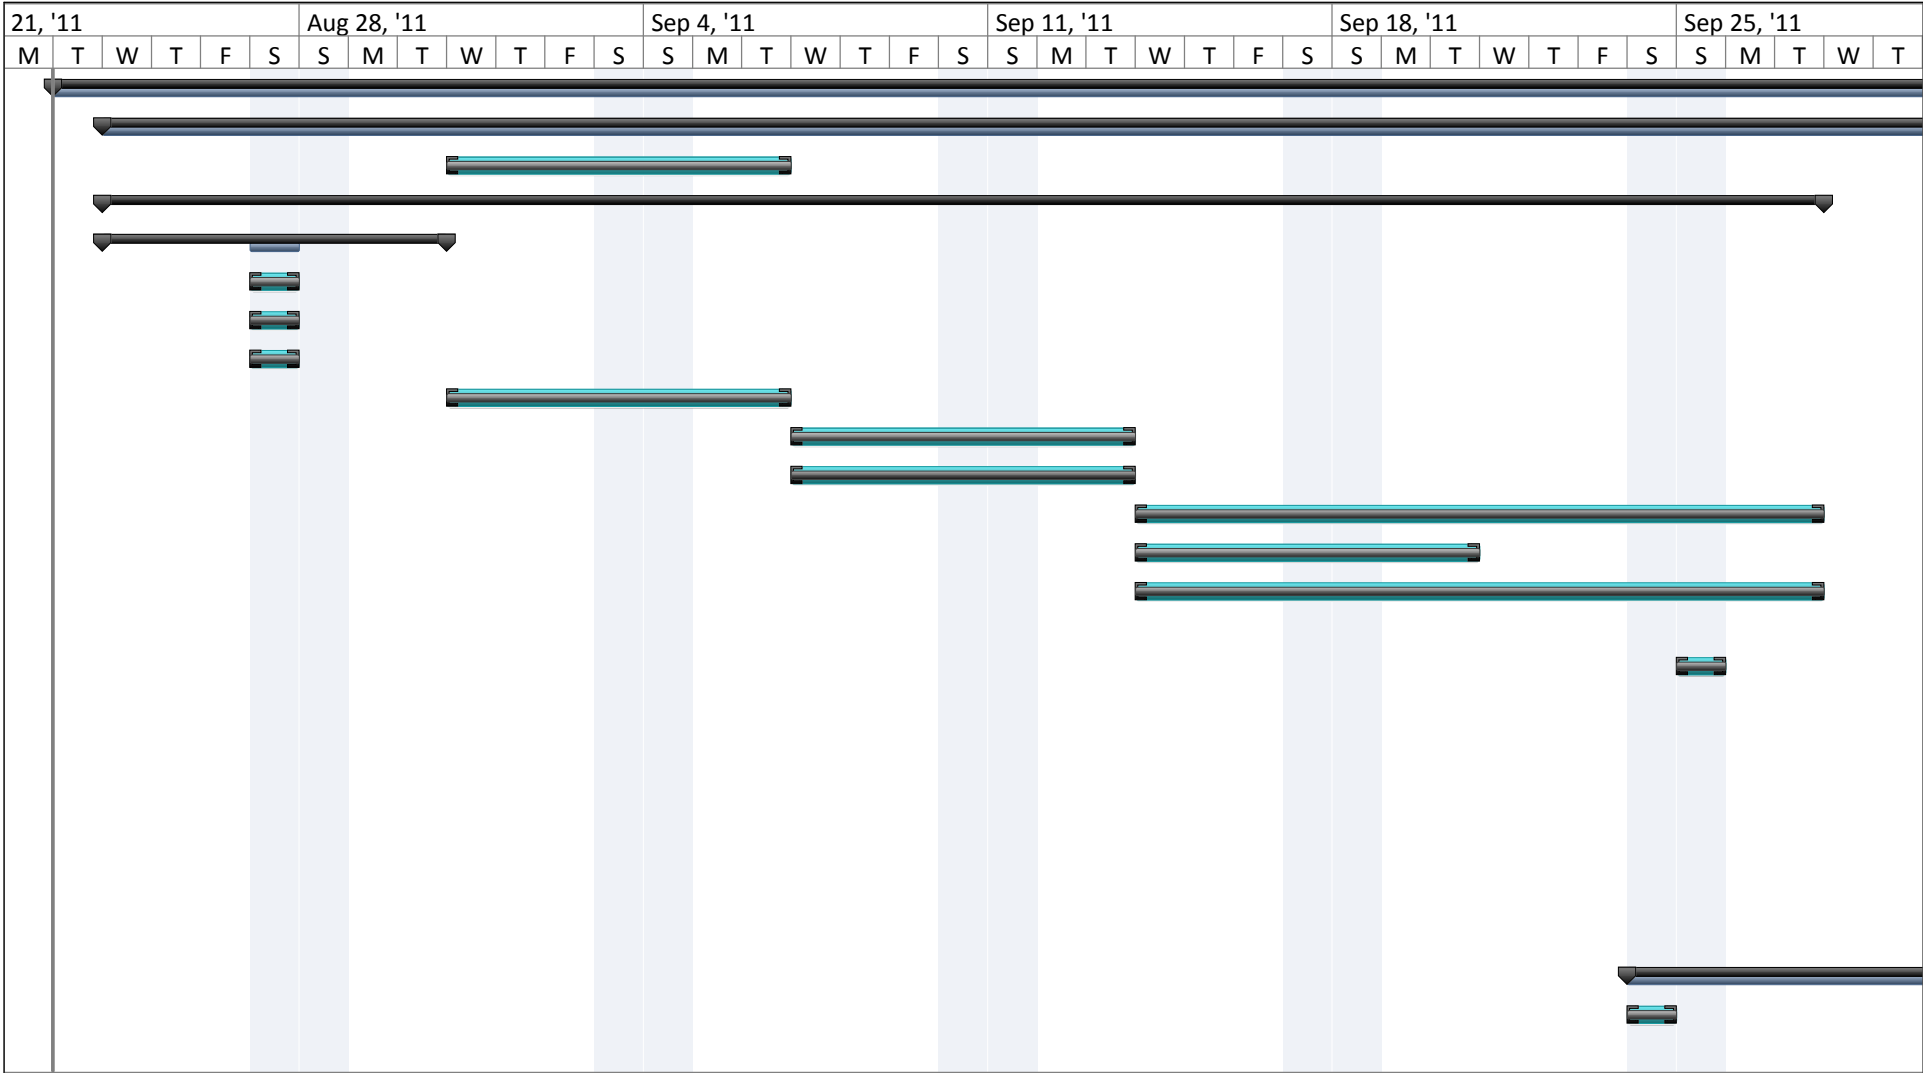

Project: ACS560 Schedule (v3)
Date: Sun 12/4/11

Task		External Milestone		Manual Summary Rollup	
Split		Inactive Task		Manual Summary	
Milestone		Inactive Milestone		Start-only	
Summary		Inactive Summary		Finish-only	
Project Summary		Manual Task		Deadline	
External Tasks		Duration-only		Progress