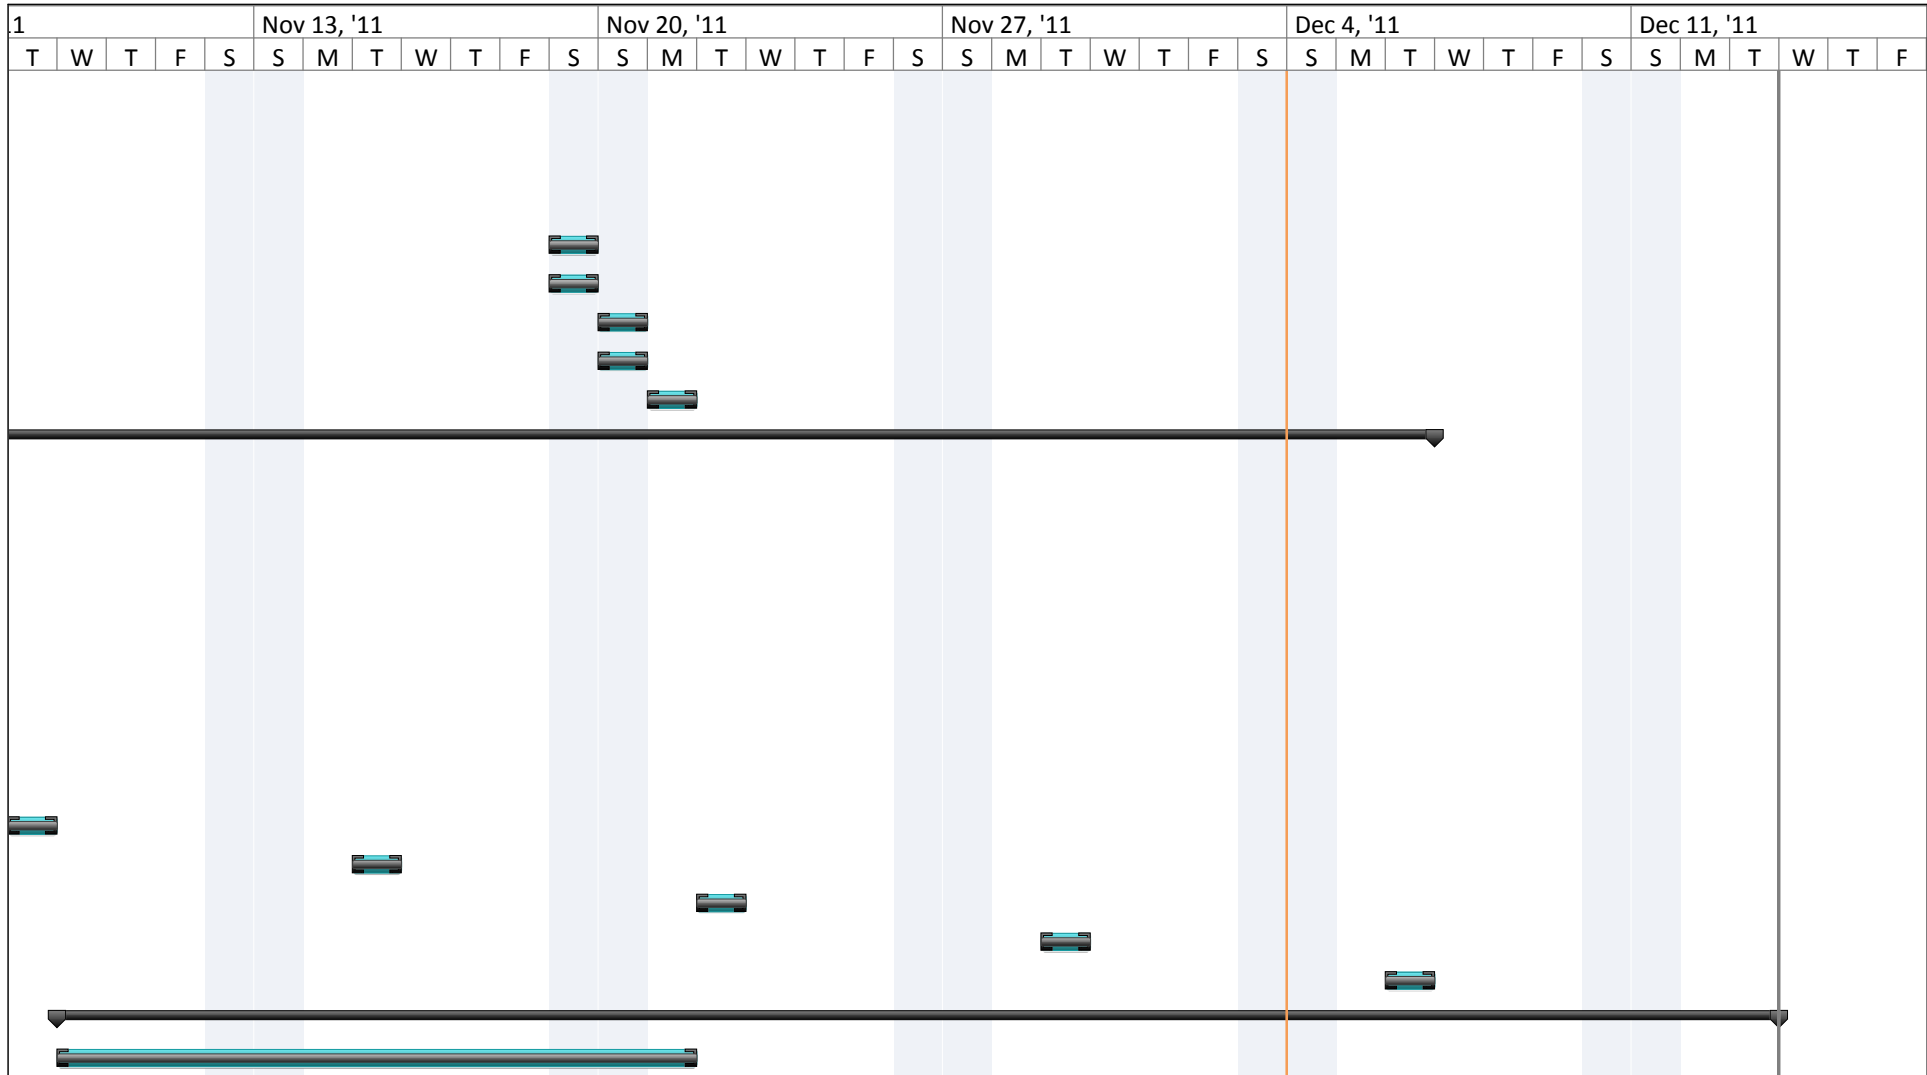

Project: ACS560 Schedule (v3) Date: Sun 12/4/11	Task		External Milestone		Manual Summary Rollup	
	Split		Inactive Task		Manual Summary	
	Milestone		Inactive Milestone		Start-only	
	Summary		Inactive Summary		Finish-only	
	Project Summary		Manual Task		Deadline	
External Tasks		Duration-only		Progress		

Oct 2, '11							Oct 9, '11							Oct 16, '11							Oct 23, '11							Oct 30, '11							Nov 6, '11			
F	S	S	M	T	W	T	F	S	S	M	T	W	T	F	S	S	M	T	W	T	F	S	S	M	T	W	T	F	S	S	M	T	W	T	F	S	S	M

Project: ACS560 Schedule (v3) Date: Sun 12/4/11	Task		External Milestone		Manual Summary Rollup	
	Split		Inactive Task		Manual Summary	
	Milestone		Inactive Milestone		Start-only	
	Summary		Inactive Summary		Finish-only	
	Project Summary		Manual Task		Deadline	
	External Tasks		Duration-only		Progress	