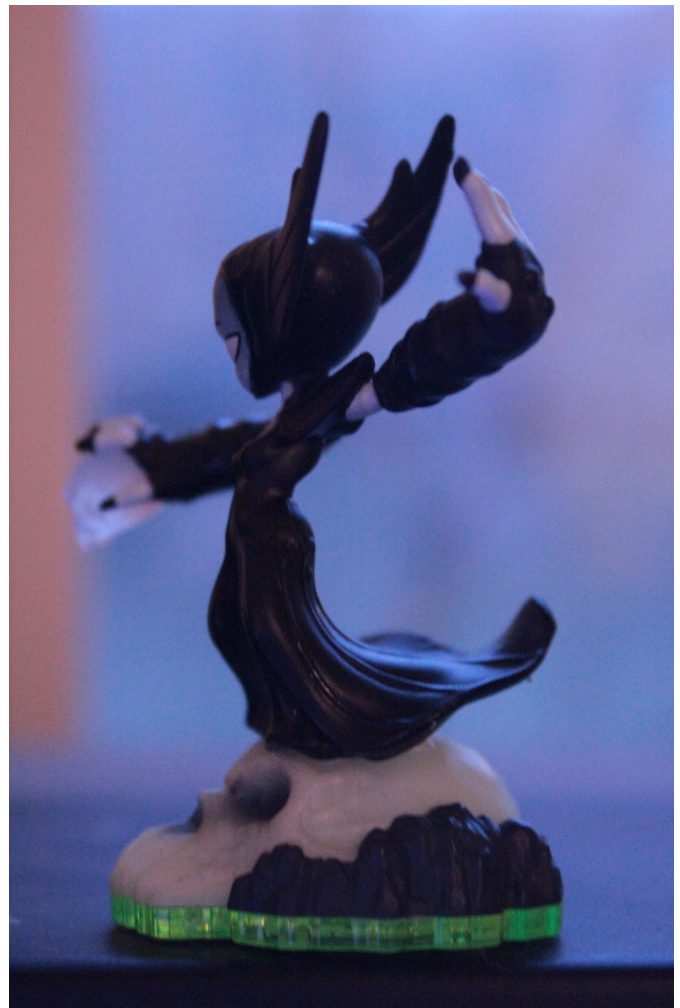

Hex© Container

Container Box idea

Object measurements

Object measurements

Object measurements

Object contour outline

Object contour outline

Object contour outline

Front view reference image

Side view reference image

Back view reference image

Side view reference image

Bottom view reference image

Official Site

<http://www.skylanders.com/>

Hex Official Character Trailer