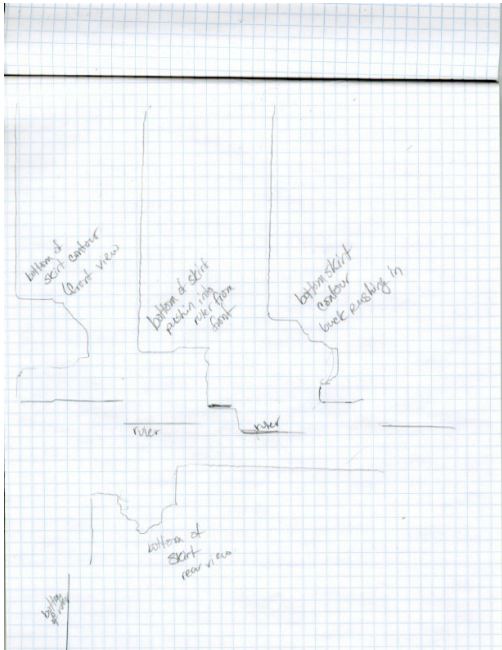

Hex© Container

Container Box idea

Object measurements

Object measurements

Object measurements

Object contour outline

Object contour outline

Object contour outline

Front view reference image

Side view reference image

Back view reference image

Side view reference image

Bottom view reference image

Official Site

<http://www.skylanders.com/>

Hex Official Character Trailer

http://www.youtube.com/watch?v=XEBdl_-5PvI

Skylanders E3 Trailer

<http://www.youtube.com/watch?v=GEpFkClI8F0>

Screenshot of first attempt to approaching making container

Screenshot of second attempt to approaching making container

Screenshot of base with measurement marks

Screenshot of container

Screenshot of top of container with hole added

Screenshot of containers

Screenshot of second container

Screenshot of inside of second container