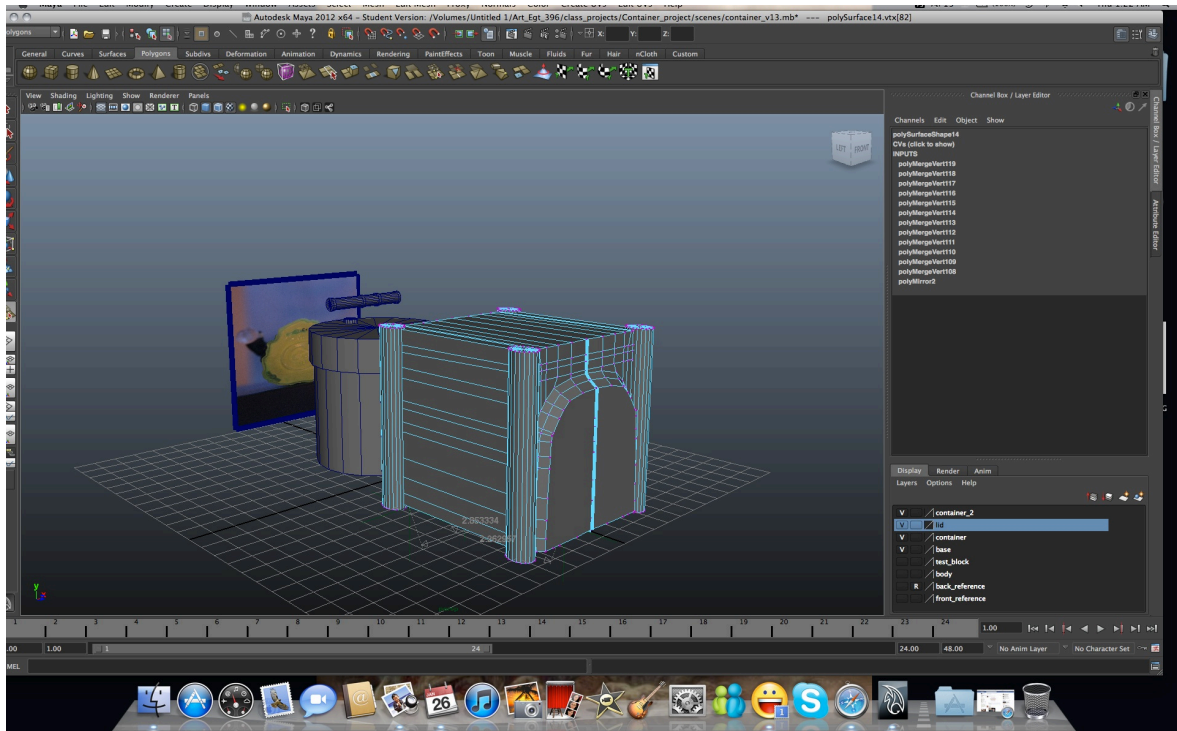

Front view reference image

Side view reference image

Back view reference image

Side view reference image

Bottom view reference image

Official Site

<http://www.skylanders.com/>

Hex Official Character Trailer

http://www.youtube.com/watch?v=XEBdl_-5PvI

Skylanders E3 Trailer

<http://www.youtube.com/watch?v=GEpFkClI8F0>

Screenshot of first attempt to approaching making container

Screenshot of second attempt to approaching making container

Screenshot of base with measurement marks

Screenshot of container

Screenshot of top of container with hole added

Screenshot of containers

Screenshot of second container

Screenshot of inside of second container