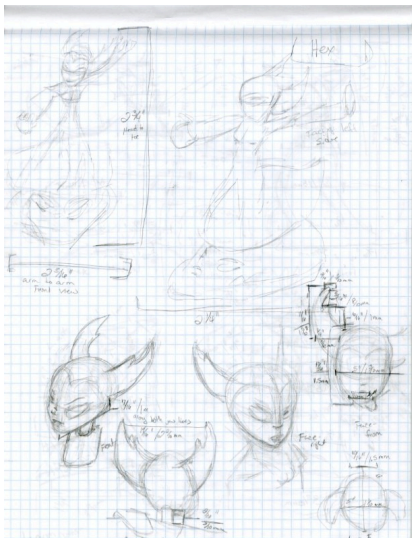

Hex© Container

Container Box idea

Object measurements

Object measurements

Object measurements

Object contour outline

Object contour outline

Object contour outline

Front view reference image

Side view reference image

Back view reference image

Side view reference image

Bottom view reference image

Official Site

<http://www.skylanders.com/>

Hex Official Character Trailer

http://www.youtube.com/watch?v=XEBdl_-5PvI

Skylanders E3 Trailer

<http://www.youtube.com/watch?v=GEpFkClI8F0>

Screenshot of first attempt to approaching making container

Screenshot of second attempt to approaching making container

Screenshot of base with measurement marks

Screenshot of container

Screenshot of top of container with hole added

Screenshot of containers

Screenshot of second container

Screenshot of inside of second container