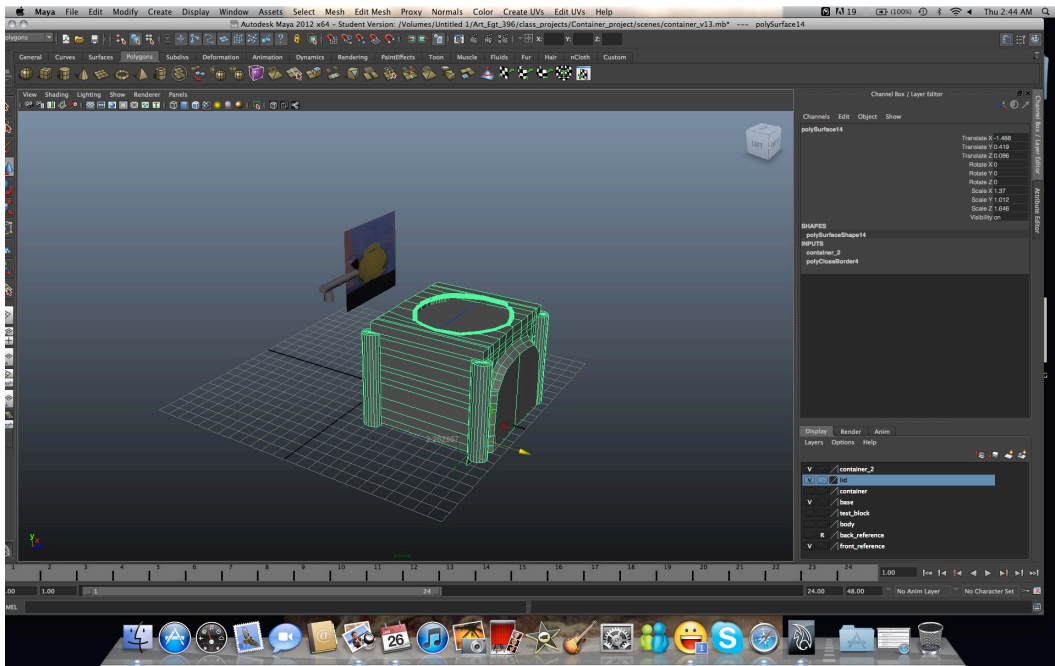

Front view reference image

Side view reference image

Back view reference image

Side view reference image

Bottom view reference image

Official Site

<http://www.skylanders.com/>

Hex Official Character Trailer

http://www.youtube.com/watch?v=XEBdl_-5PvI

Skylanders E3 Trailer

<http://www.youtube.com/watch?v=GEpFkClI8F0>

Screenshot of first attempt to approaching making container

Screenshot of second attempt to approaching making container

Screenshot of base with measurement marks

Screenshot of container

Screenshot of top of container with hole added

Screenshot of containers

Screenshot of second container

Screenshot of inside of second container